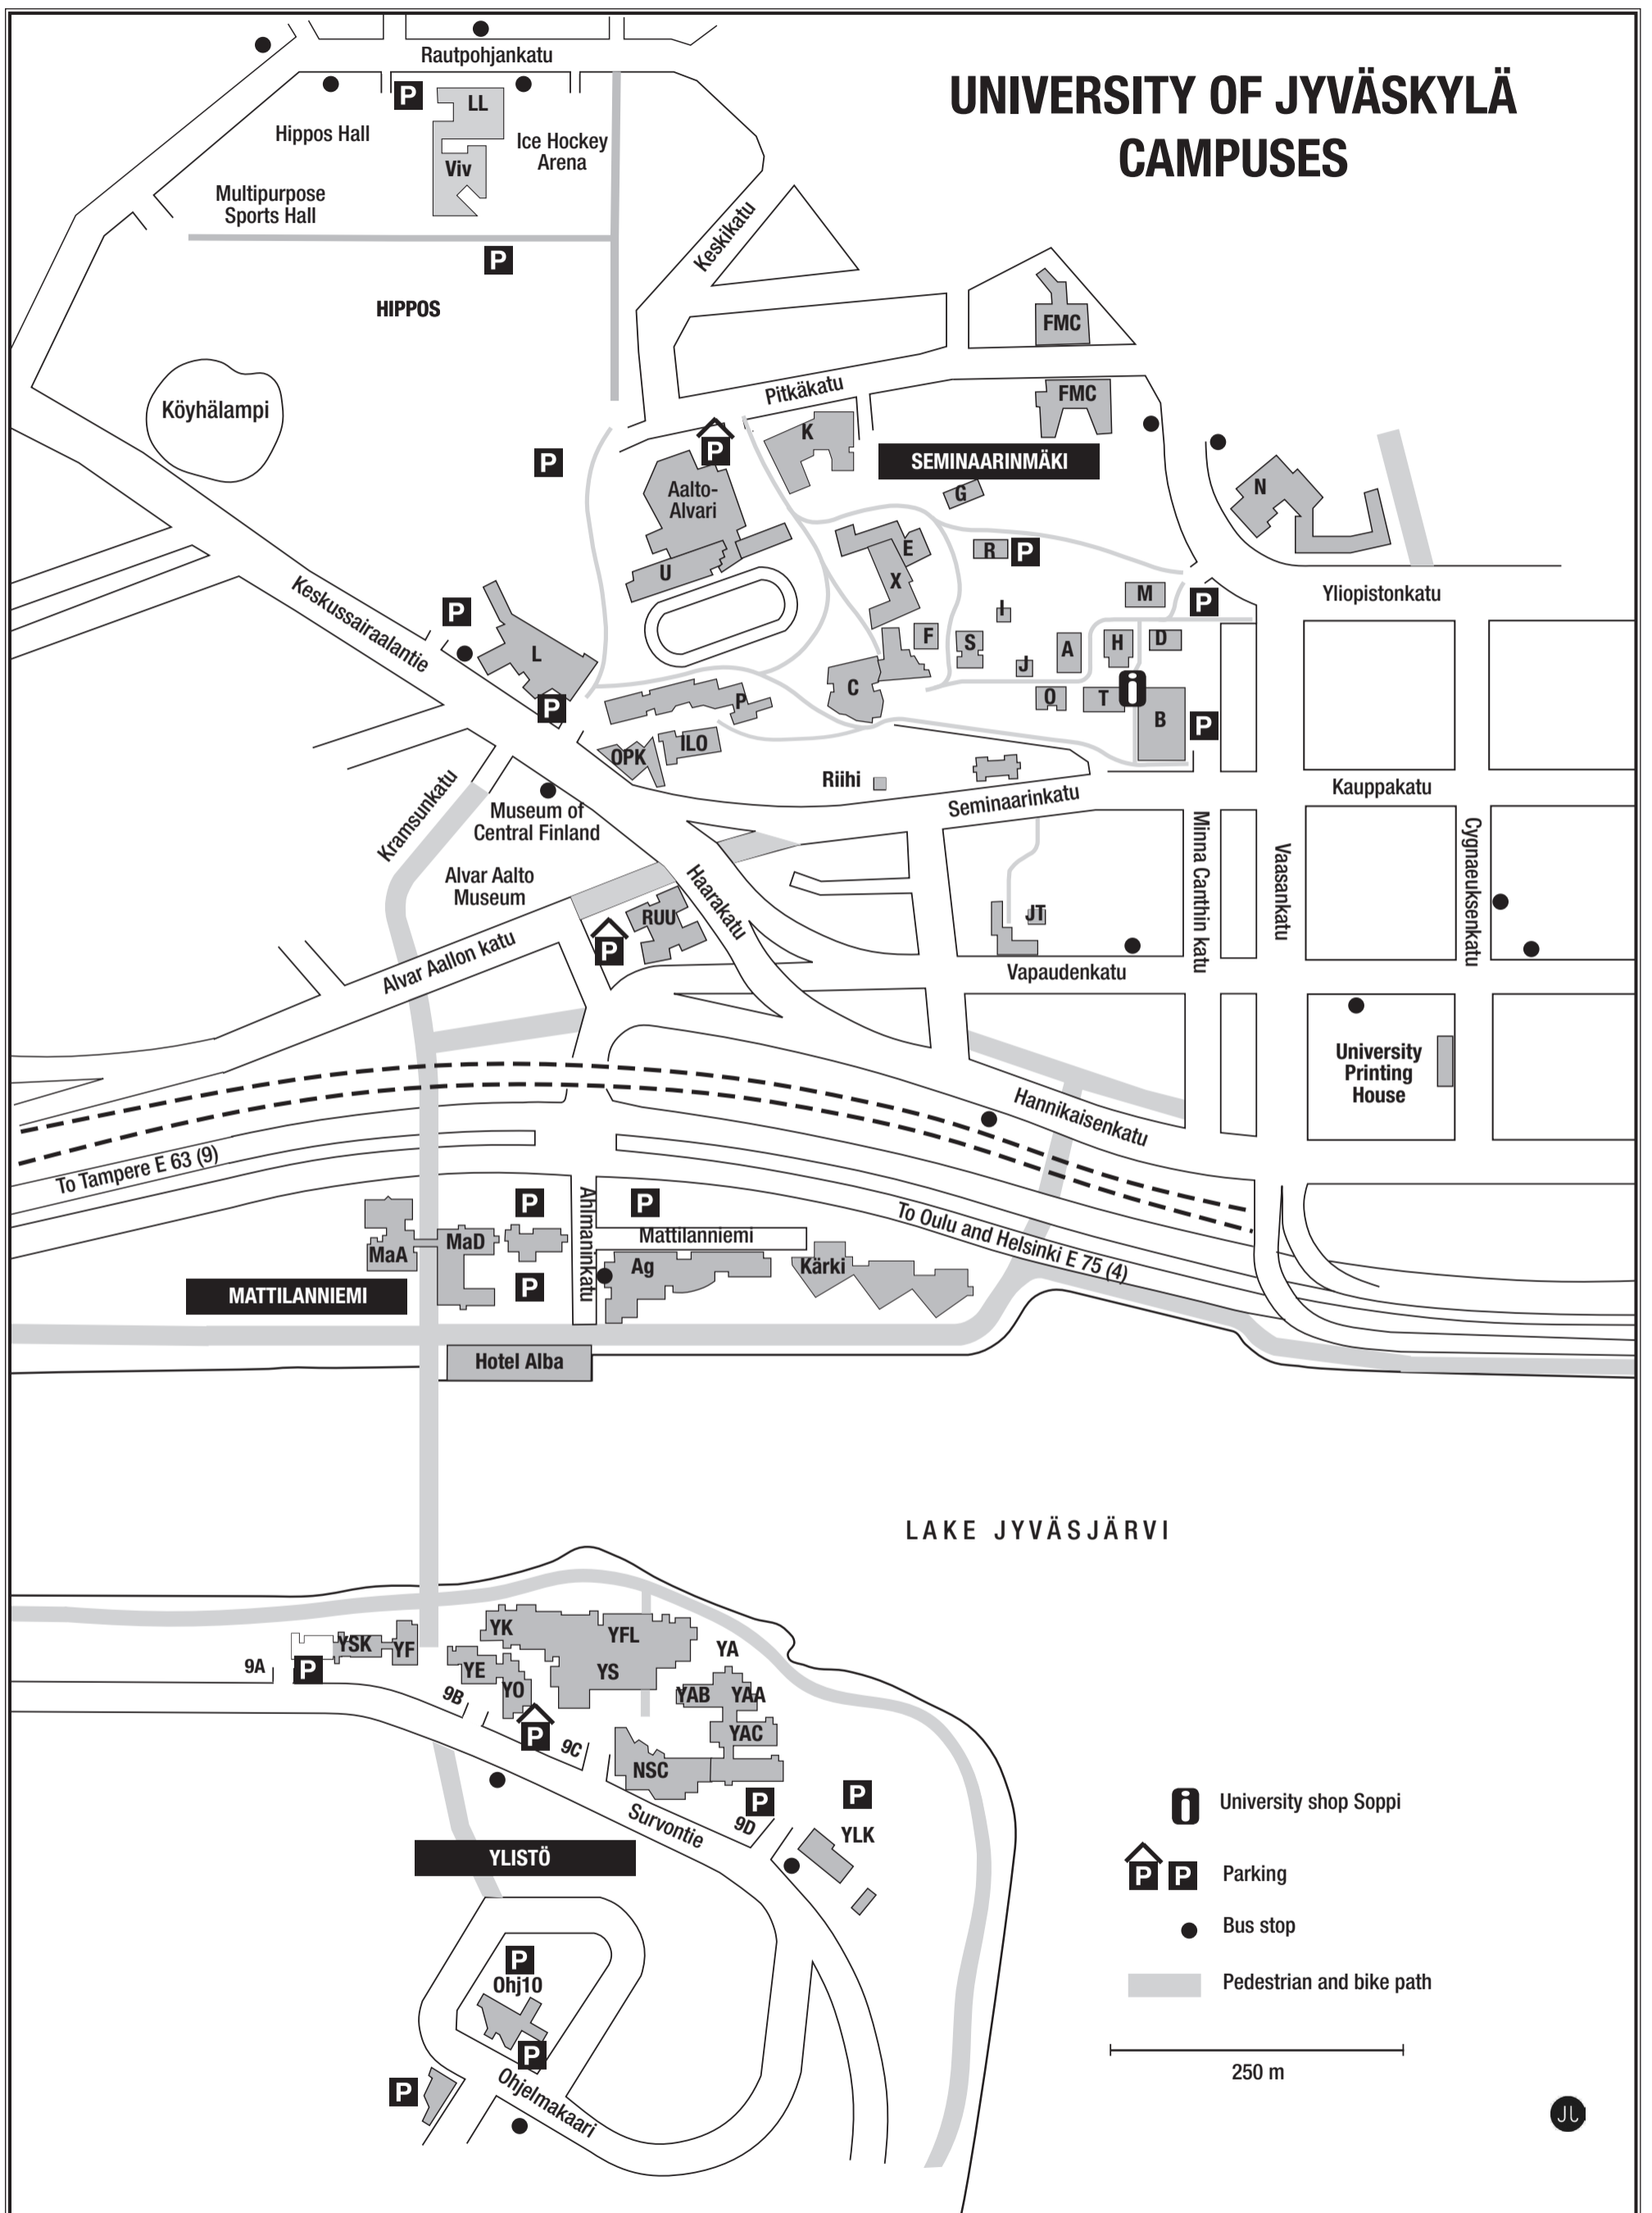

UNIVERSITY OF JYVÄSKYLÄ CAMPUSES

-  University shop Soppi
-  Parking
-  Bus stop
-  Pedestrian and bike path

250 m

Buildings of the University of Jyväskylä: names, abbreviations and main users

15.5.2016

SEMINAARINMÄKI